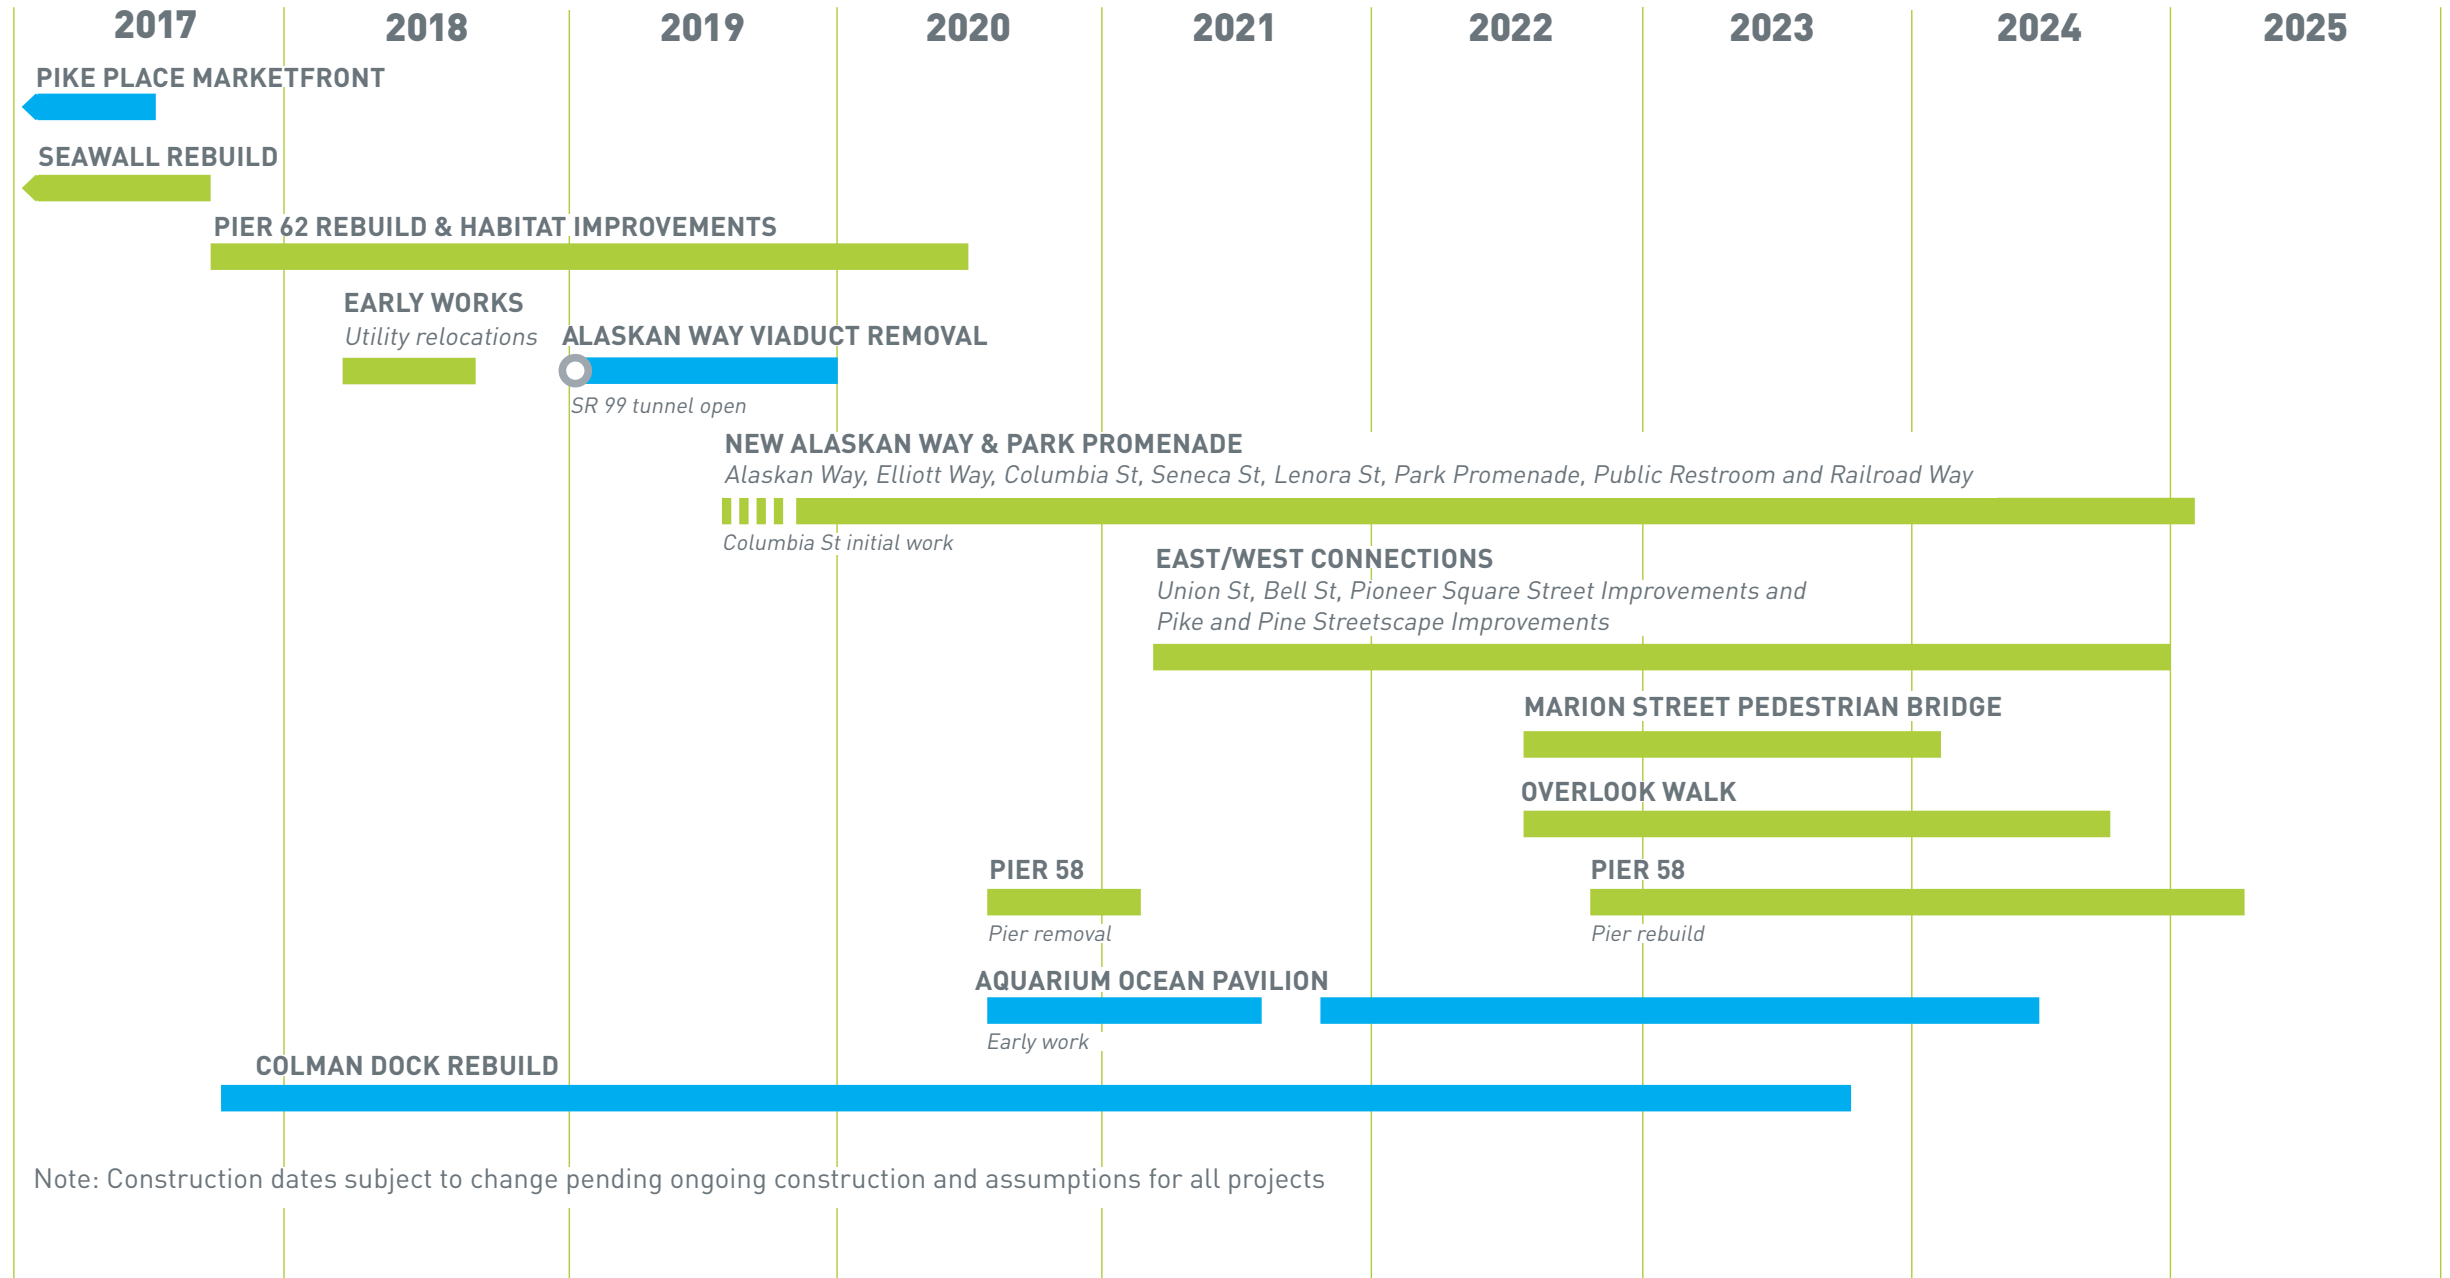

CONSTRUCTION SCHEDULE

Waterfront Seattle Related projects

Note: Construction dates subject to change pending ongoing construction and assumptions for all projects