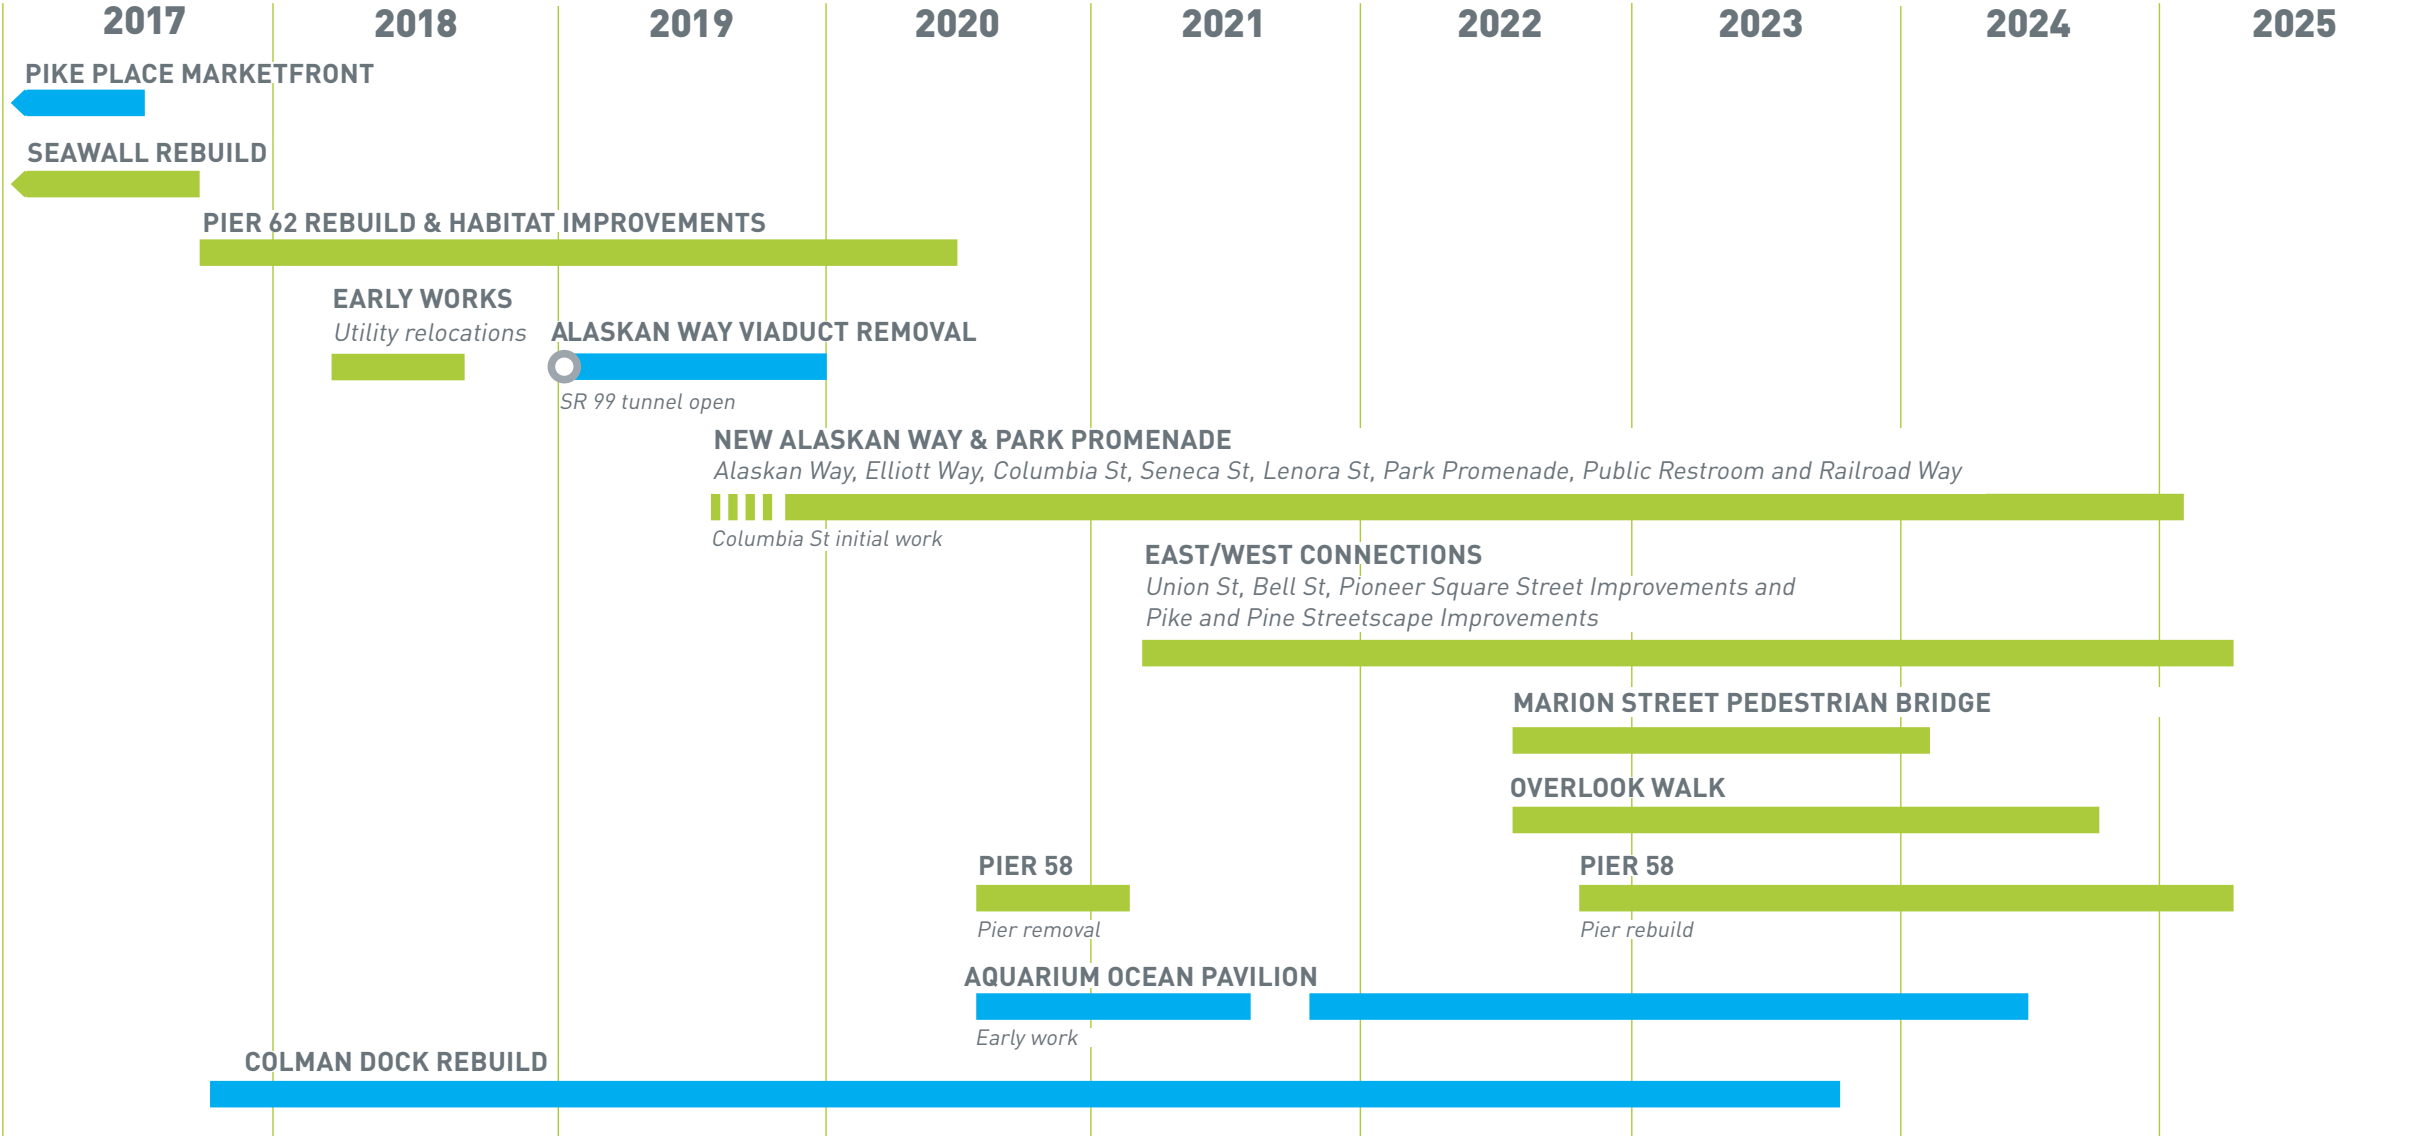

# CONSTRUCTION SCHEDULE

Waterfront Seattle Related projects

Note: Construction dates subject to change pending ongoing construction and assumptions for all projects