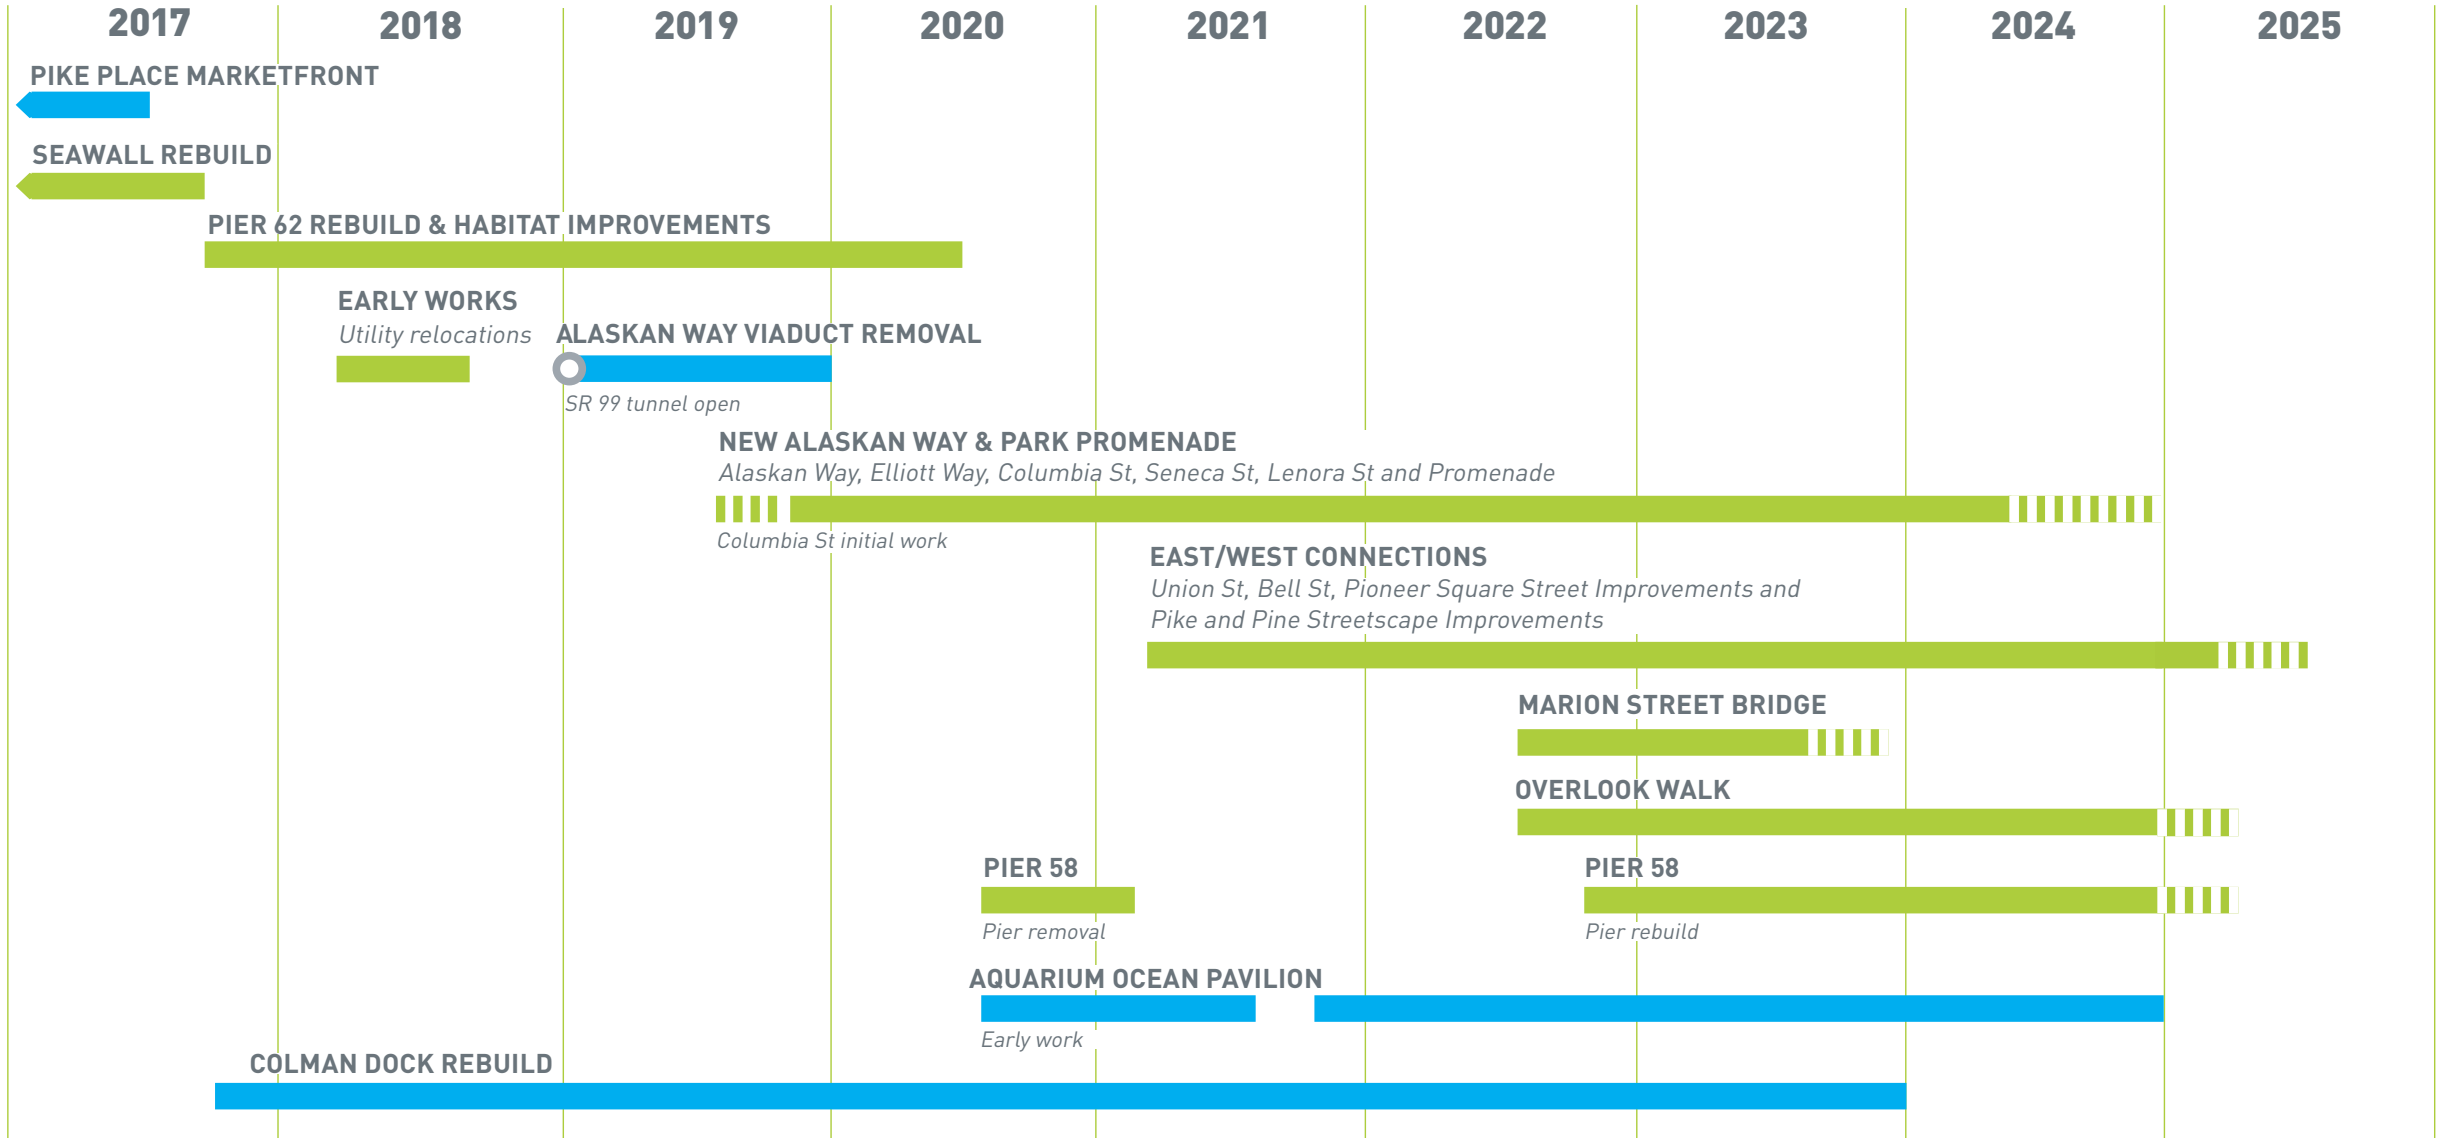

CONSTRUCTION SCHEDULE

■ Waterfront Seattle
 ■ Related projects
 ▤▤▤▤ Concrete strike delays*

*The Waterfront Program has been delayed as a result of the 2021/2022 concrete strike. Our schedule will be updated once work to evaluate impacts with more certainty has been completed.